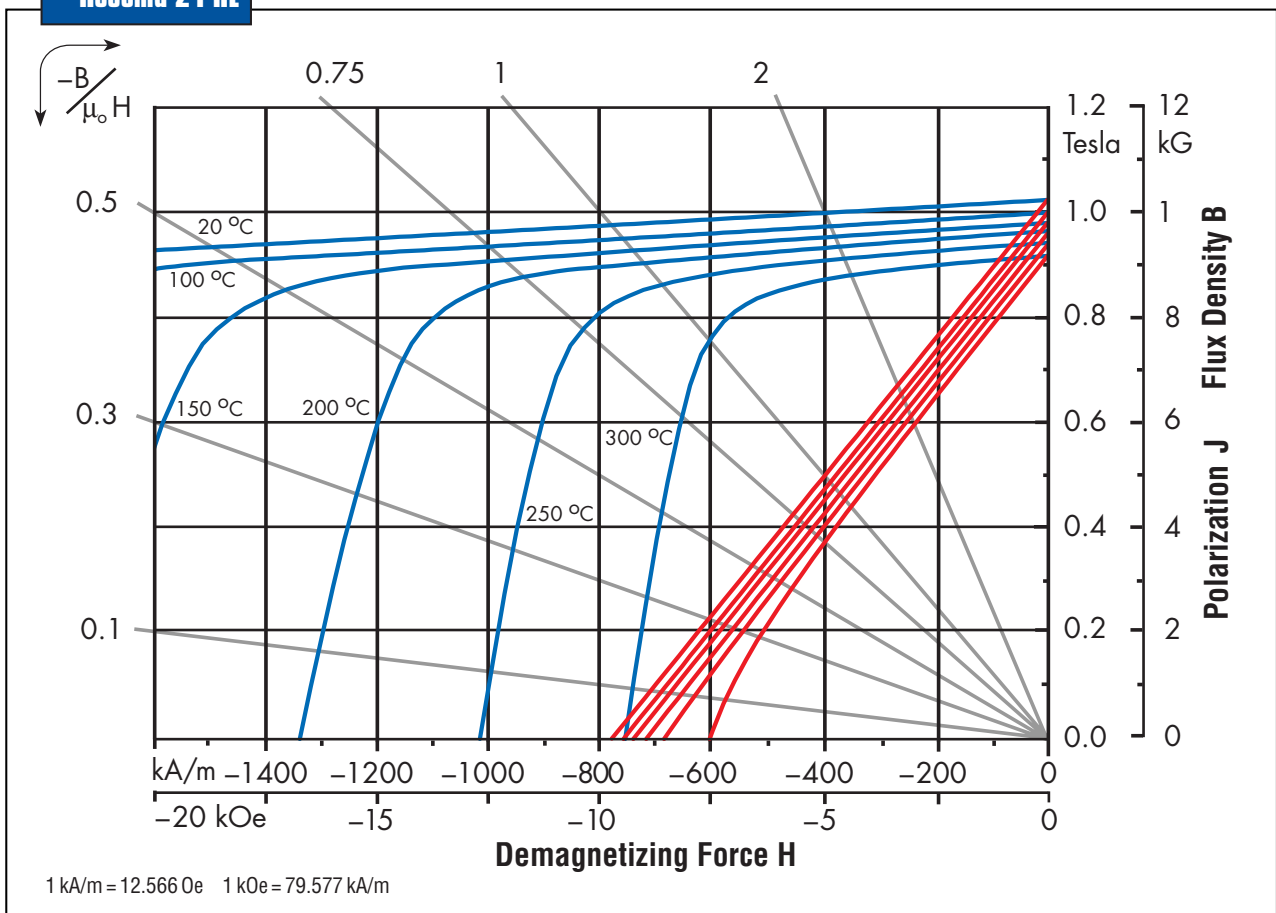

Recoma 24 HE

Sintered SmCo

Recoma 24 HE

Demagnetization Curves

Last update: 27.01.2006

Document location : <http://www.precisionmagnetics.com/pdf/recoma24hedata.pdf>