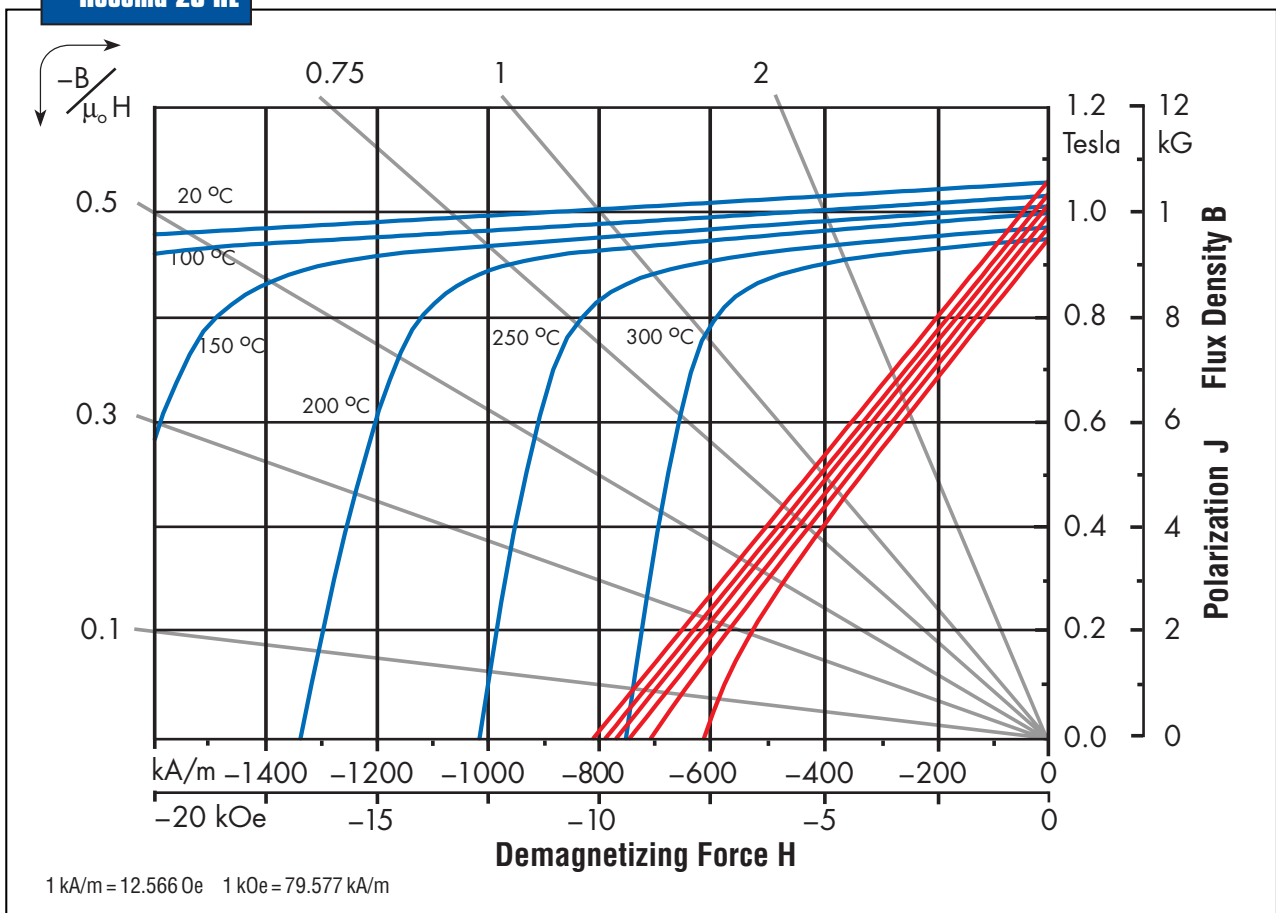

Recoma 26 HE

Sintered SmCo

Recoma 26 HE

Demagnetization Curves

Last update: 27.01.2006

Document location : <http://www.precisionmagnetics.com/pdf/recoma26hedata.pdf>